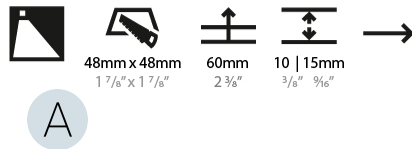

PHYSICAL

Shape: Square _____
Length (mm): 55 _____
Length (in): 2 ³/₁₆ _____
Height (mm): 55 _____
Depth (mm): 50 _____
Height (in): 2 ³/₁₆ _____
Depth (in): 1 ¹⁵/₁₆ _____
Ceiling Thickness (mm): 10-15 _____
Ceiling Thickness (in): 3/8 - 9/16 _____
Min. Recessing Depth (mm): 15 _____
Min. Recessing Depth (in): 9/16 _____
Light Distribution: Asymmetric _____
Weight (kg): 0.11 _____
Weight (lbs): 0.25 _____
Fixture Finish: SSR / BKV / CWI / CRY / HAB / UFT / ITA / RUA / FTG / MYG / LOD / PUS / FRO / FUP / KIA / POP / BLS / SPG / MEY / GOH / GUM / CHC / COM / ABZ / JAG / OBR / MOS / ROR _____
Fixture Material: Aluminum _____

ELECTRICAL

Lamp Type: LED (Zhaga Standard) _____
Input Wattage (W): 2.2 _____
Total Output Wattage (W): 2 _____
Dimming: Tri-Mode (Non-Dimming and Phase Dimming (120Vac only) and 0-10V Dimming) _____
Driver Included: No _____
Driver Location: Remote _____
Driver Type: Constant Current - Universal _____
Input Voltage (V): 120 - 277 _____
Constant Current (MA): 700 _____

LED

Number of LEDs: 1 _____
Color Temperature (°K): 2700 / 3000 / 4000 _____
Max. Delivered Lumen (lm): 50 _____
Nominal Lumen (lm): 170 _____
CRI: >90 CRI _____
Lamp Life (hrs): 50000 _____

OPTICAL

RATINGS AND CERTIFICATIONS

Certified By: Certified for North American Standards _____
IP rating: IP20 _____