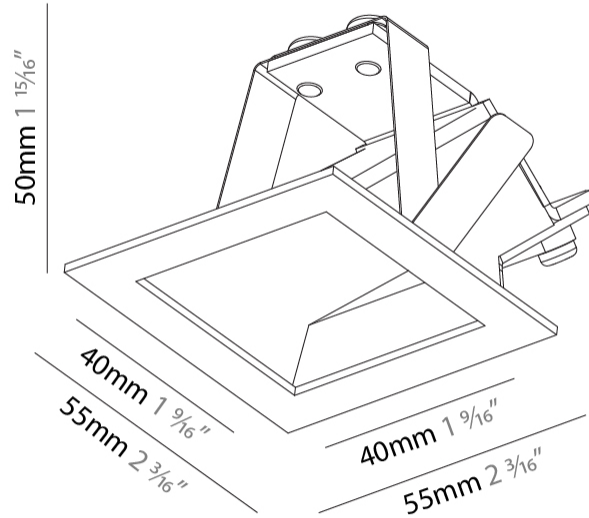

PHYSICAL

Shape: Square _____
Length (mm): 55 _____
Length (in): 2 ³/₁₆ _____
Height (mm): 55 _____
Depth (mm): 50 _____
Height (in): 2 ³/₁₆ _____
Depth (in): 1 ¹⁵/₁₆ _____
Ceiling Thickness (mm): 10-15 _____
Ceiling Thickness (in): 3/8 - 9/16 _____
Min. Recessing Depth (mm): 15 _____
Min. Recessing Depth (in): 9/16 _____
Light Distribution: Asymmetric _____
Weight (kg): 0.11 _____
Weight (lbs): 0.25 _____
Fixture Finish: SSR / BKV / CWI / CRY / HAB / UFT / ITA / RUA / FTG / MYG / LOD / PUS / FRO / FUP / KIA / POP / BLS / SPG / MEY / GOH / GUM / CHC / COM / ABZ / JAG / OBR / MOS / ROR _____
Fixture Material: Aluminum _____

ELECTRICAL

Lamp Type: LED (Zhaga Standard) _____
Input Wattage (W): 2.2 _____
Total Output Wattage (W): 2 _____
Dimming: Tri-Mode (Non-Dimming and Phase Dimming (120Vac only) and 0-10V Dimming) _____
Driver Included: No _____
Driver Location: Remote _____
Driver Type: Constant Current - Universal _____
Input Voltage (V): 120 - 277 _____
Constant Current (MA): 700 _____

LED

Number of LEDs: 1 _____
Color Temperature (°K): 2700 / 3000 / 4000 _____
Max. Delivered Lumen (lm): 50 _____
Nominal Lumen (lm): 170 _____
CRI: >90 CRI _____
Lamp Life (hrs): 50000 _____

OPTICAL

RATINGS AND CERTIFICATIONS

Certified By: Certified for North American Standards _____
IP rating: IP20 _____